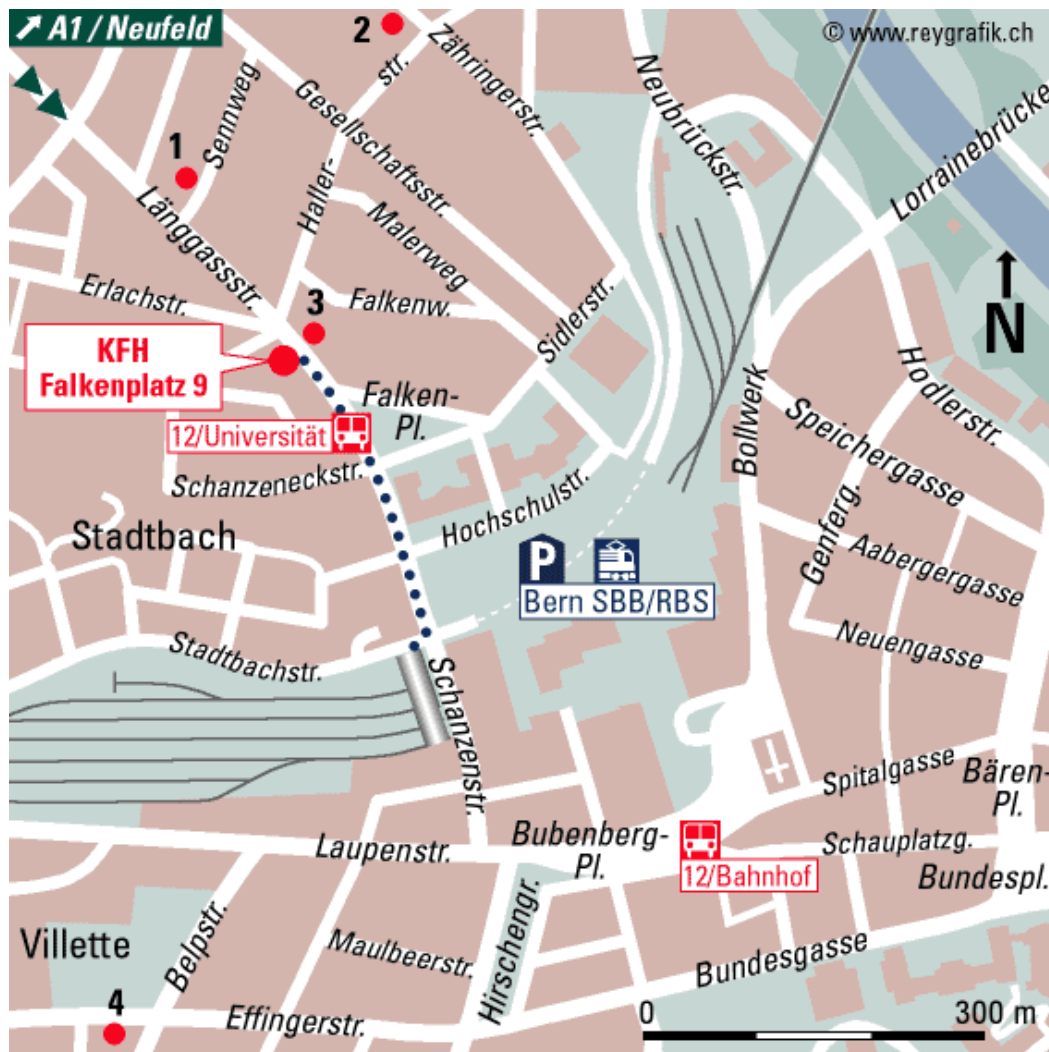

KFH

Rektorenkonferenz der Fachhochschulen der Schweiz
Conférence des Recteurs des Hautes Ecoles Spécialisées Suisses
Conferenza dei Rettori delle Scuole Universitarie Professionali Svizzere
Rectors' Conference of the Swiss Universities of Applied Sciences

How to find us

Using public transport

Take the number 12 bus from Berne Main Station going towards the Länggasse and get off at the bus stop «Universität». KFH is located diagonally opposite the bus stop.

On foot from the Main Station

Take the exit west at the main station, then follow the Schanzenstrasse on your left until Falkenplatz.

By car

From Geneva, Freiburg, or Neuenburg / Neuchâtel: motorway exit «Forsthaus».

From Zurich, Basle: motorway exit «Neufeld».

Our address

General Secretary KFH

Falkenplatz 9
PO Box 710
CH-3000 Berne 9

+41 (0)31 300 70 00

Legend:

1. Rektorenkonferenz der Schweizer Universitäten (CRUS), Sennweg 2
2. Swiss Conference of Cantonal Ministers of Education (EDK), Zähringerstrasse 25
3. Berner Fachhochschule Soziale Arbeit (BFH), Falkenplatz 24
4. Federal Office for Professional Education and Technology (OPET), Effingerstrasse 27