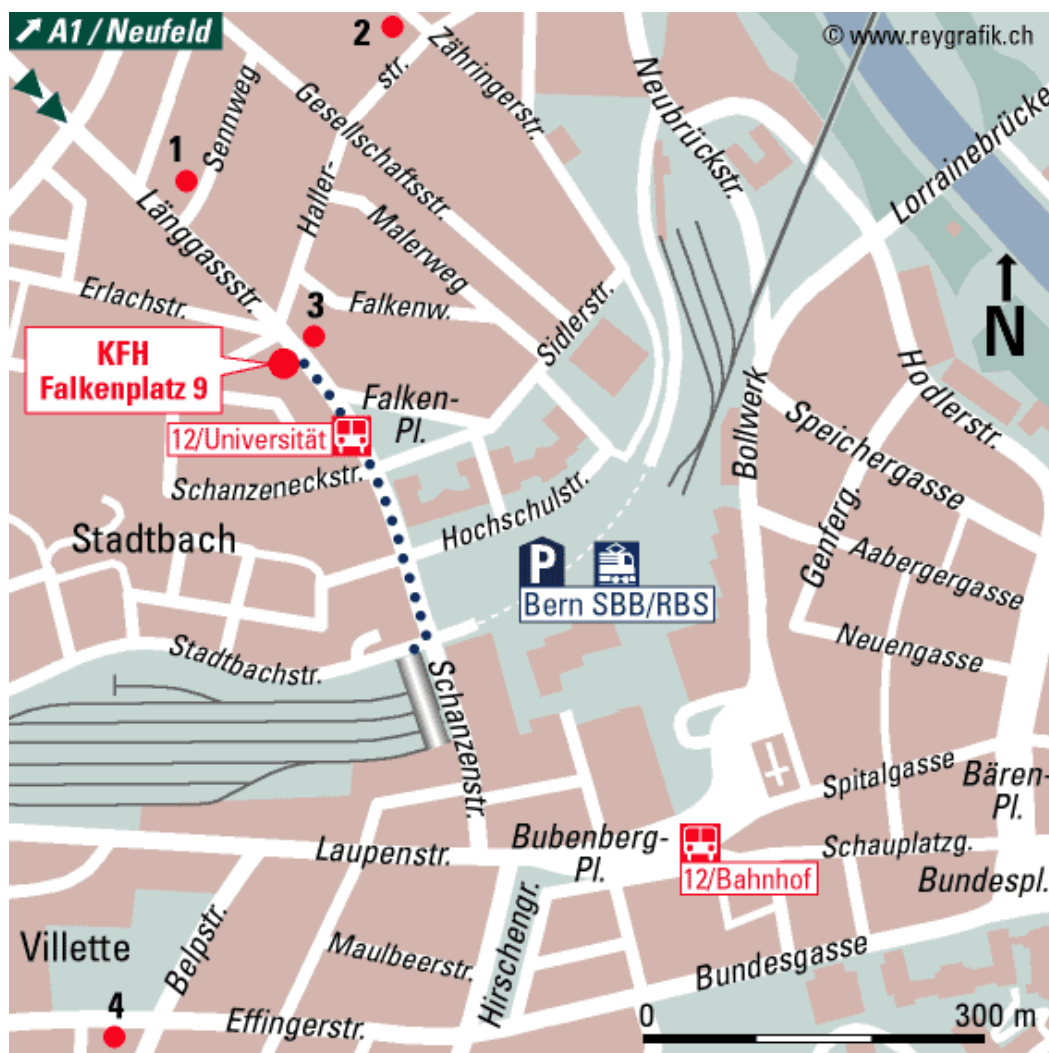

How to find us

Using public transport

Take the number 12 bus from Berne Main Station going towards the Länggasse and get off at the bus stop «Universität». KFH is located diagonally opposite the bus stop.

On foot from the Main Station

Take the exit west at the main station, then follow the Schanzenstrasse on your left until Falkenplatz.

By car

From Geneva, Freiburg, or Neuenburg / Neuchâtel: motorway exit «Forsthaus».

From Zurich, Basle: motorway exit «Neufeld».

Our address

General Secretary KFH

Falkenplatz 9
PO Box 710
CH-3000 Berne 9

+41 (0)31 300 70 00

Legend:

1. Rektorenkonferenz der Schweizer Universitäten (CRUS), Sennweg 2
2. Swiss Conference of Cantonal Ministers of Education (EDK), Zähringerstrasse 25
3. Berner Fachhochschule (BFH) Rektorat / Services, Falkenplatz 24
4. Federal Office for Professional Education and Technology (OPET), Effingerstrasse 27